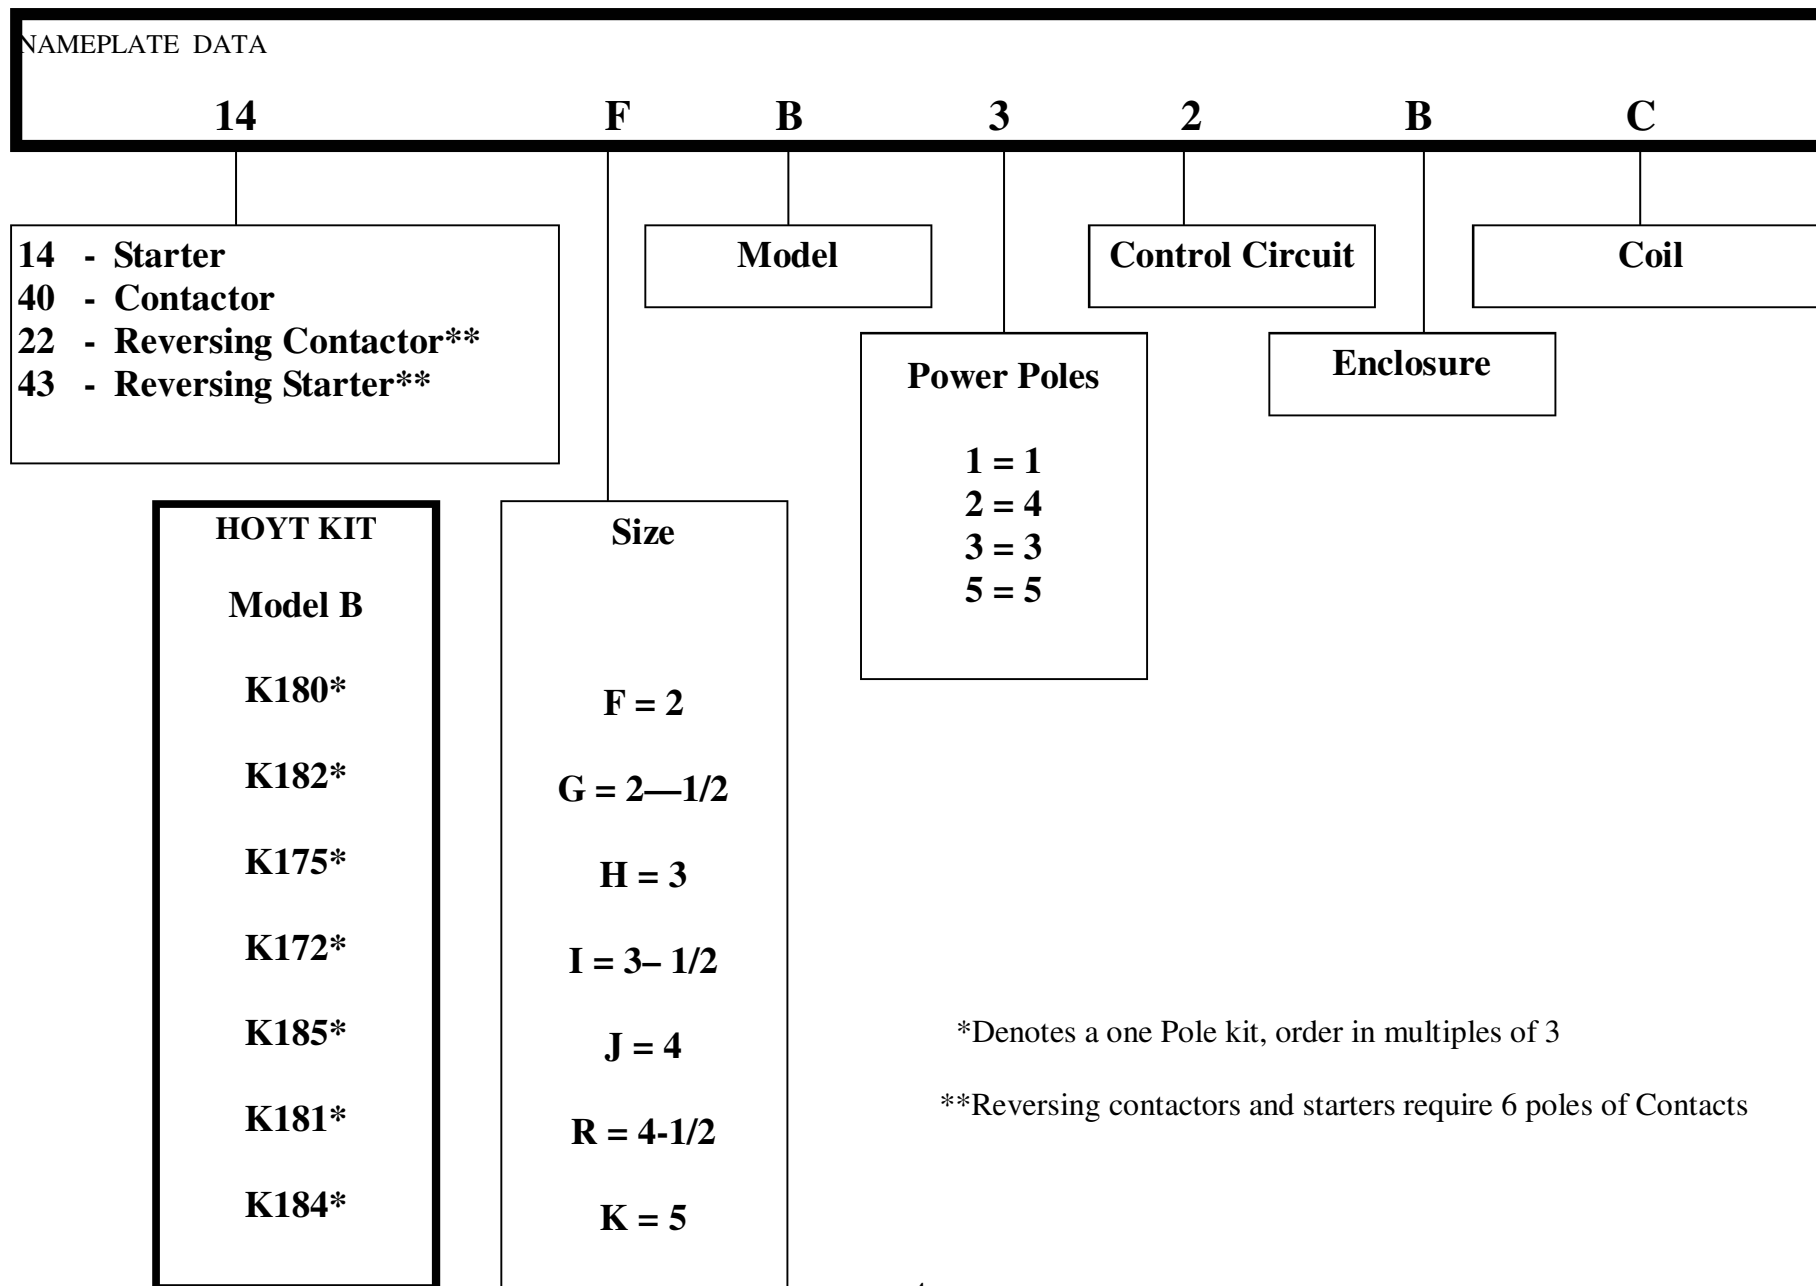

FURNAS / MODEL B, 600 VOLT, 3 POLE

*Denotes a one Pole kit, order in multiples of 3

**Reversing contactors and starters require 6 poles of Contacts